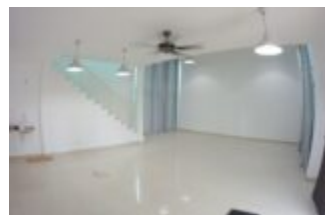

RUMAH TERES DUA TINGKAT KEMPADANG SEJAHTERA ADENLAND VILLA TANJUNG LUMPUR KUANTAN

<https://intaihartanah.com>

RM 440,000.00

Kawasan rumah mempunyai akses masuk utama melalui kawalan keselamatan, tidak jauh dari pantai dan tidak jauh dari pusat bandar, kawasan yang sedang pesat membangun. INFO LANJUT + Pajakan hingga Mei 2116 (Leasehold). + Non bumi Lot. + Unit tengah (intermediate). + Keluasan tanah : 1,851 kaki persegi (42' x 44'...

- 5 beds
- 3 baths
- Double Storey Terrace